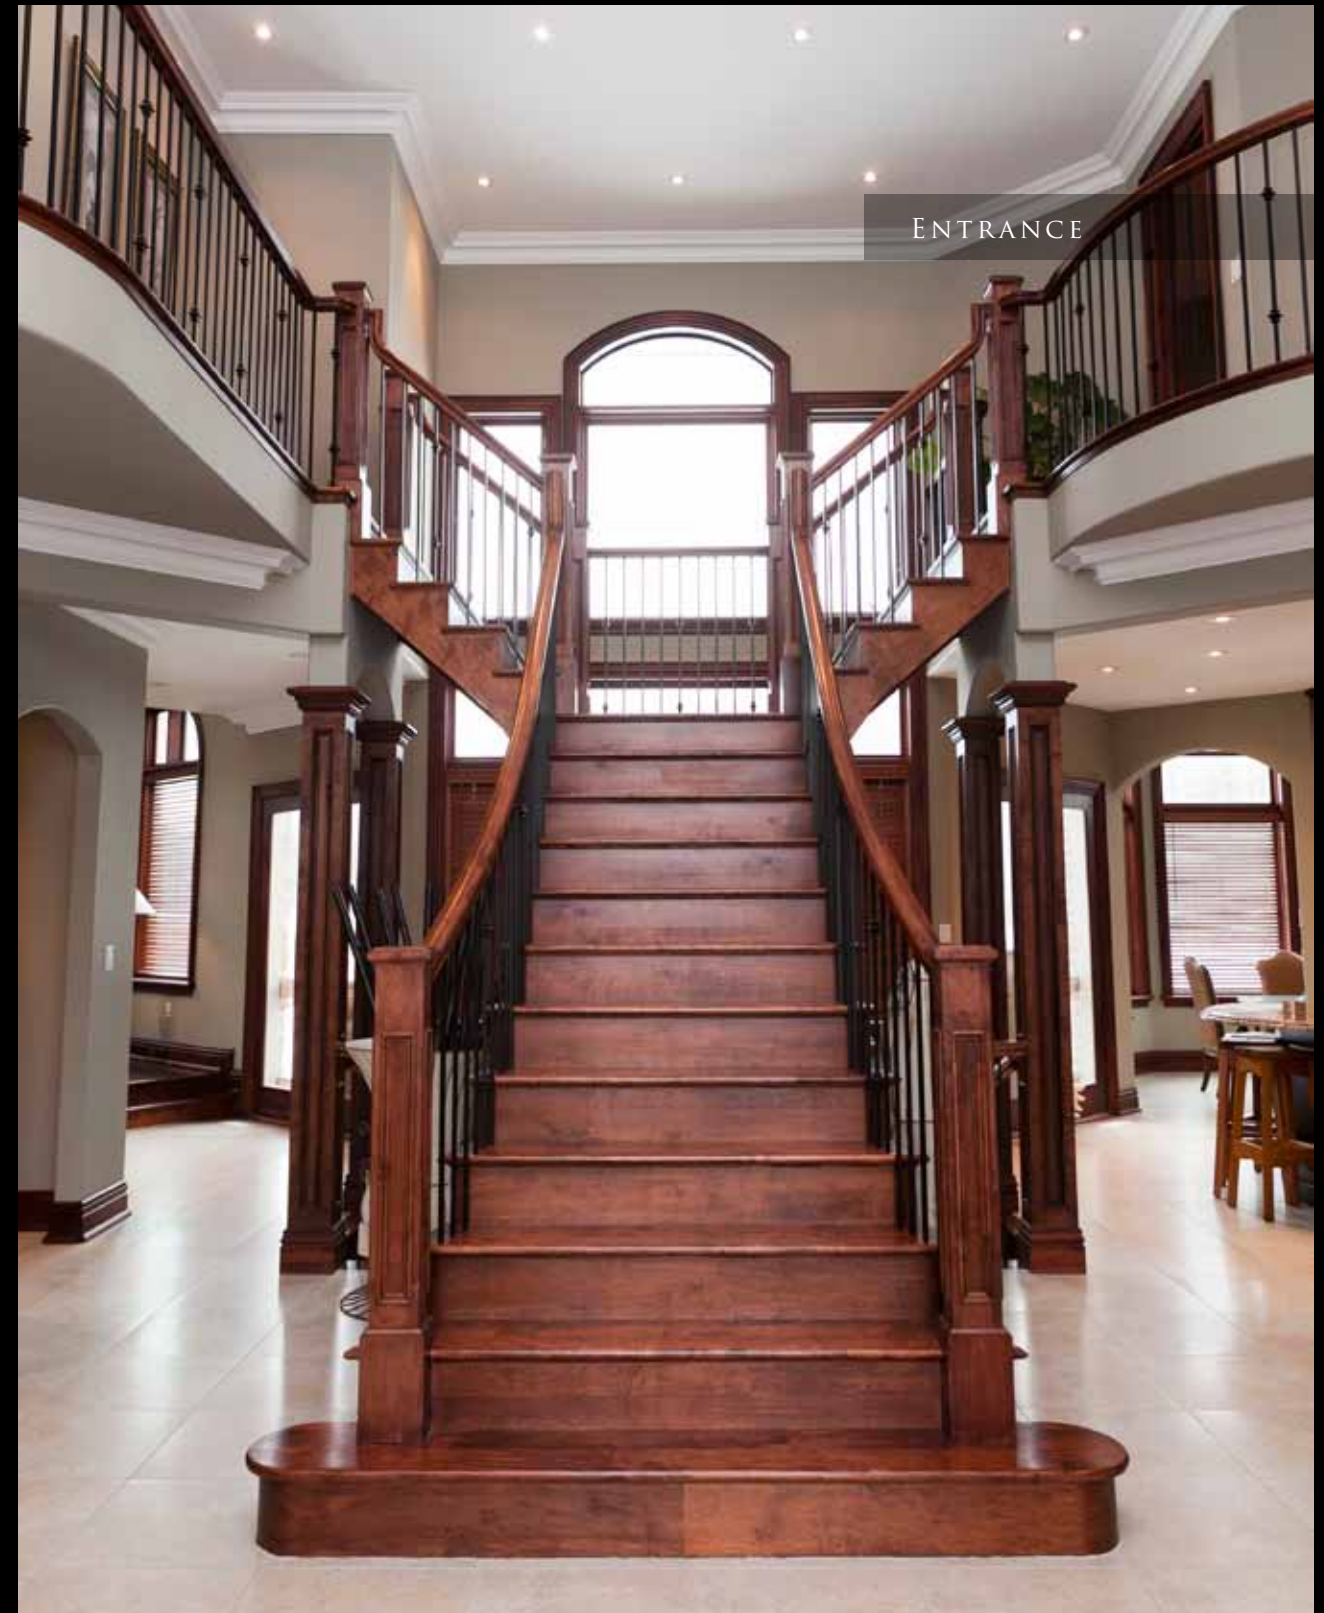

4488 ESCARPMENT DRIVE | BURLINGTON

LEADERS IN
LUXURY
REAL ESTATE

Welcome to 4488 Escarpment Drive

The Bluffs

Stunning 4 bedroom, 3+2 bathroom country estate home built by Jay Robinson. Boasting 8800 square feet of living space, grand two storey foyer, convenient main floor study with fireplace and bathroom, and spacious master retreat with sitting area and two sided gas fireplace. Many quality features including granite counters, hardwood floors, and hardwood/wrought iron

staircase to upper and lower levels. Architecturally interesting details including rounded corners, arched doorways, and art niches with lighting throughout. The car buff will appreciate the four car garage! Nestled on over two acres in a beautiful escarpment setting just minutes from the amenities of town.