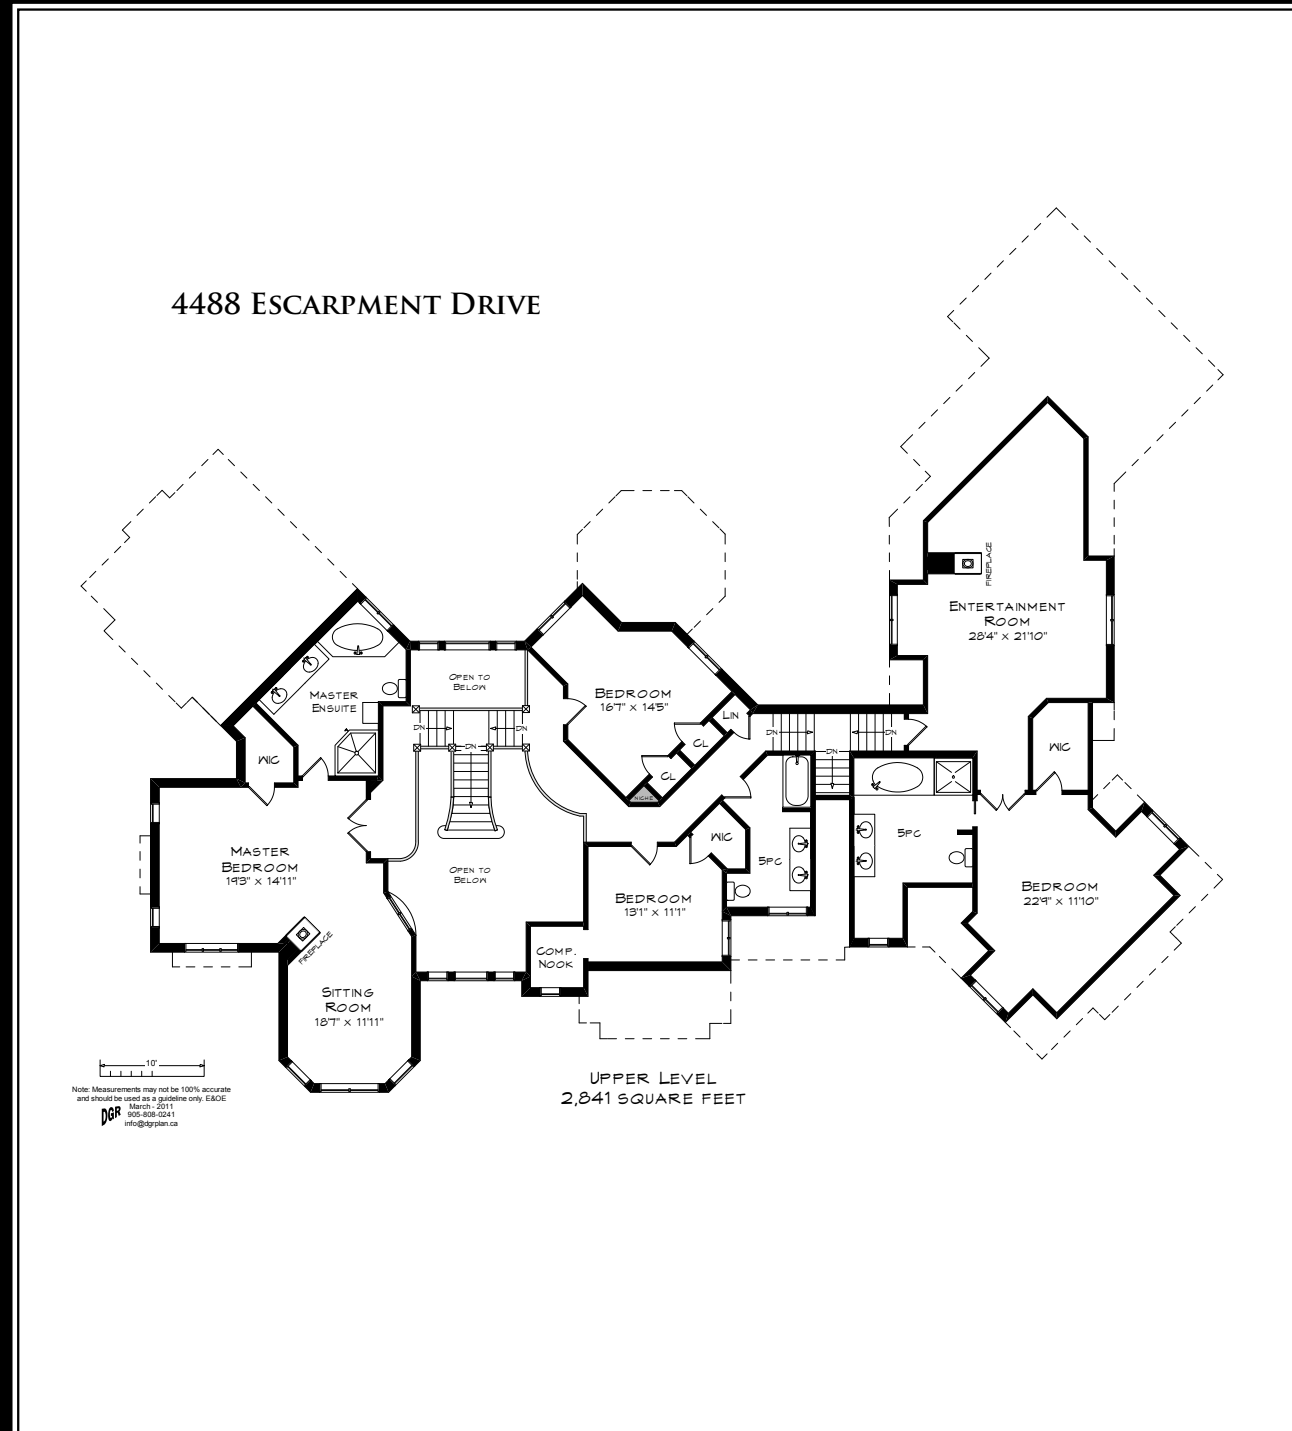

staircase to upper and lower levels. Architecturally interesting details including rounded corners, arched doorways, and art niches with lighting throughout. The car buff will appreciate the four car garage! Nestled on over two acres in a beautiful escarpment setting just minutes from the amenities of town.

DINING ROOM

POWDER ROOM

MUD ROOM

MASTER BEDROOM WITH ENSUITE

Escape

UPPER LANDING

BEDROOM 2

MAIN BATHROOM

BEDROOM 3

BEDROOM 4 WITH ENTERTAINMENT ROOM & ENSUITE

Rejuvenate

EXTERIOR

MAIN LEVEL FLOOR PLAN

TOTAL SQUARE FOOTAGE: 8,800 SQ.FT.

3,045 SQ.FT.

UPPER LEVEL FLOOR PLAN

2,841 SQ.FT.

LOWER LEVEL FLOOR PLAN

2,914 SQ.FT.