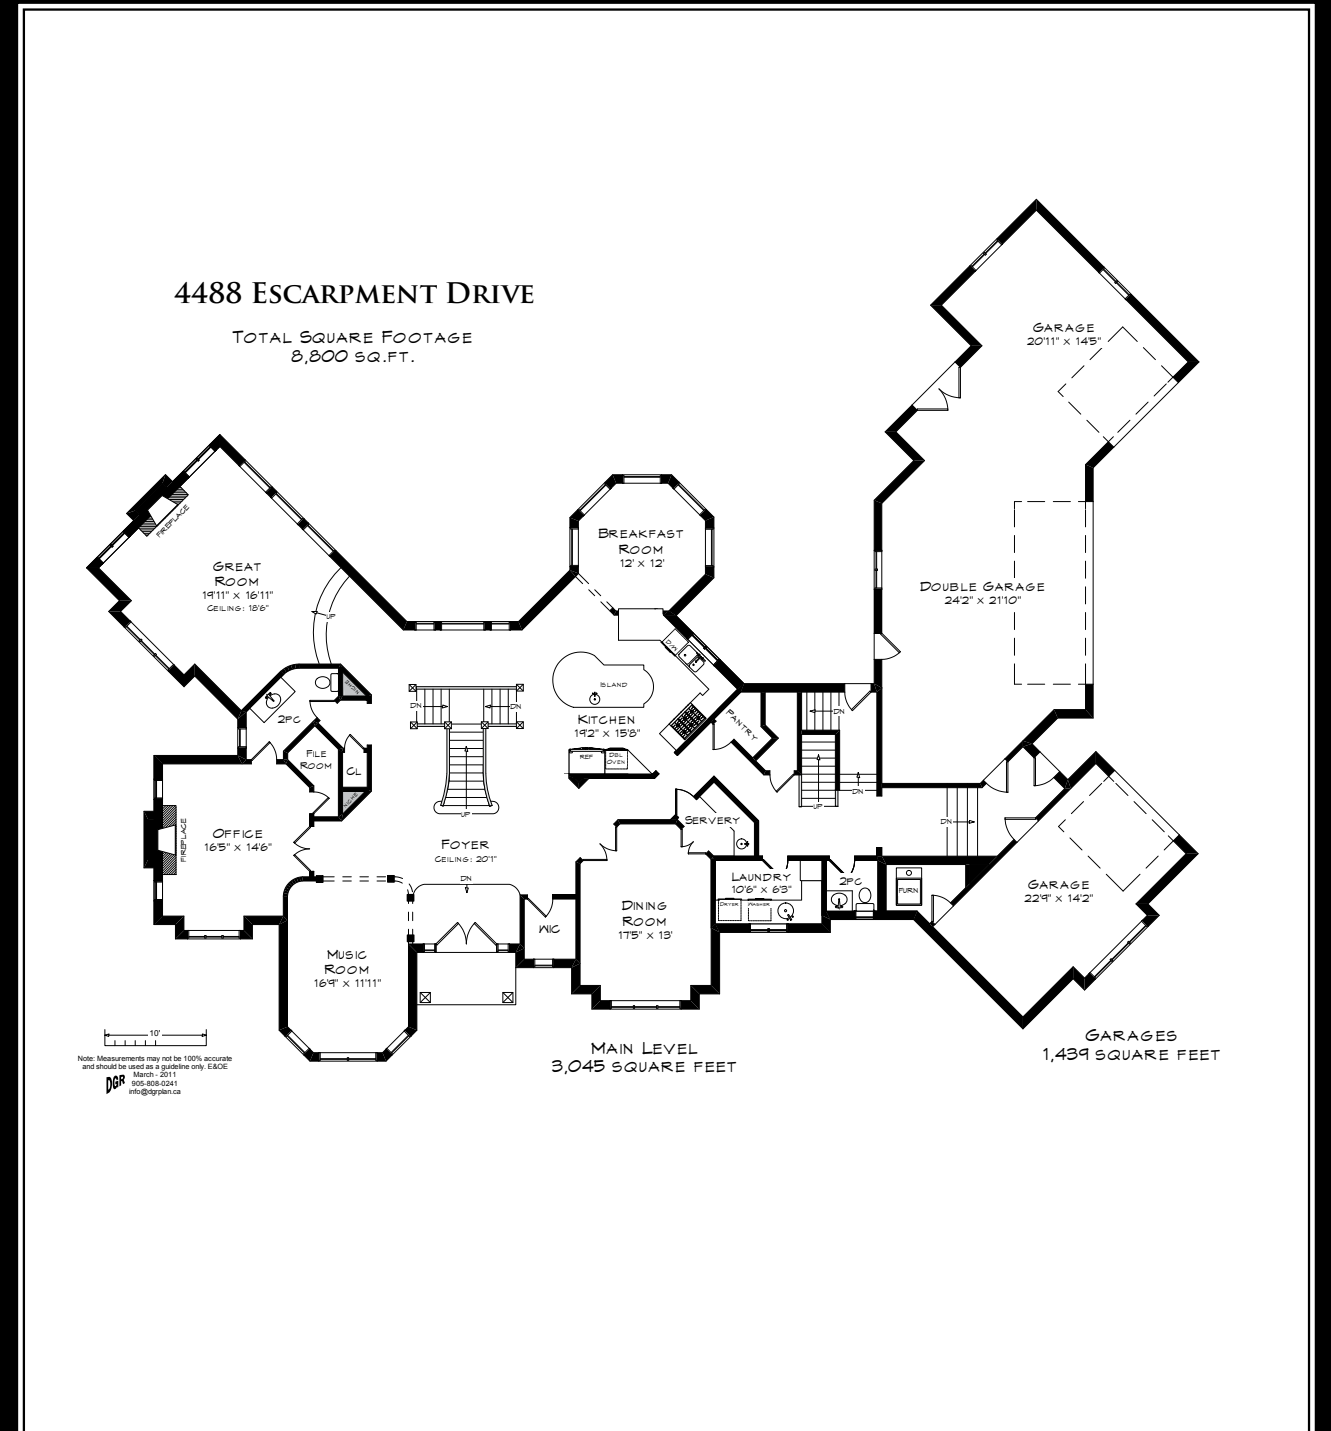

staircase to upper and lower levels. Architecturally interesting details including rounded corners, arched doorways, and art niches with lighting throughout. The car buff will appreciate the four car garage! Nestled on over two acres in a beautiful escarpment setting just minutes from the amenities of town.

DINING ROOM

POWDER ROOM

MUD ROOM

MASTER BEDROOM WITH ENSUITE

Escape

UPPER LANDING

BEDROOM 2

MAIN BATHROOM

BEDROOM 3

BEDROOM 4 WITH ENTERTAINMENT ROOM & ENSUITE

Rejuvenate

EXTERIOR

MAIN LEVEL FLOOR PLAN

TOTAL SQUARE FOOTAGE: 8,800 SQ.FT.

3,045 SQ.FT.

UPPER LEVEL FLOOR PLAN

2,841 SQ.FT.

LOWER LEVEL FLOOR PLAN

2,914 SQ.FT.